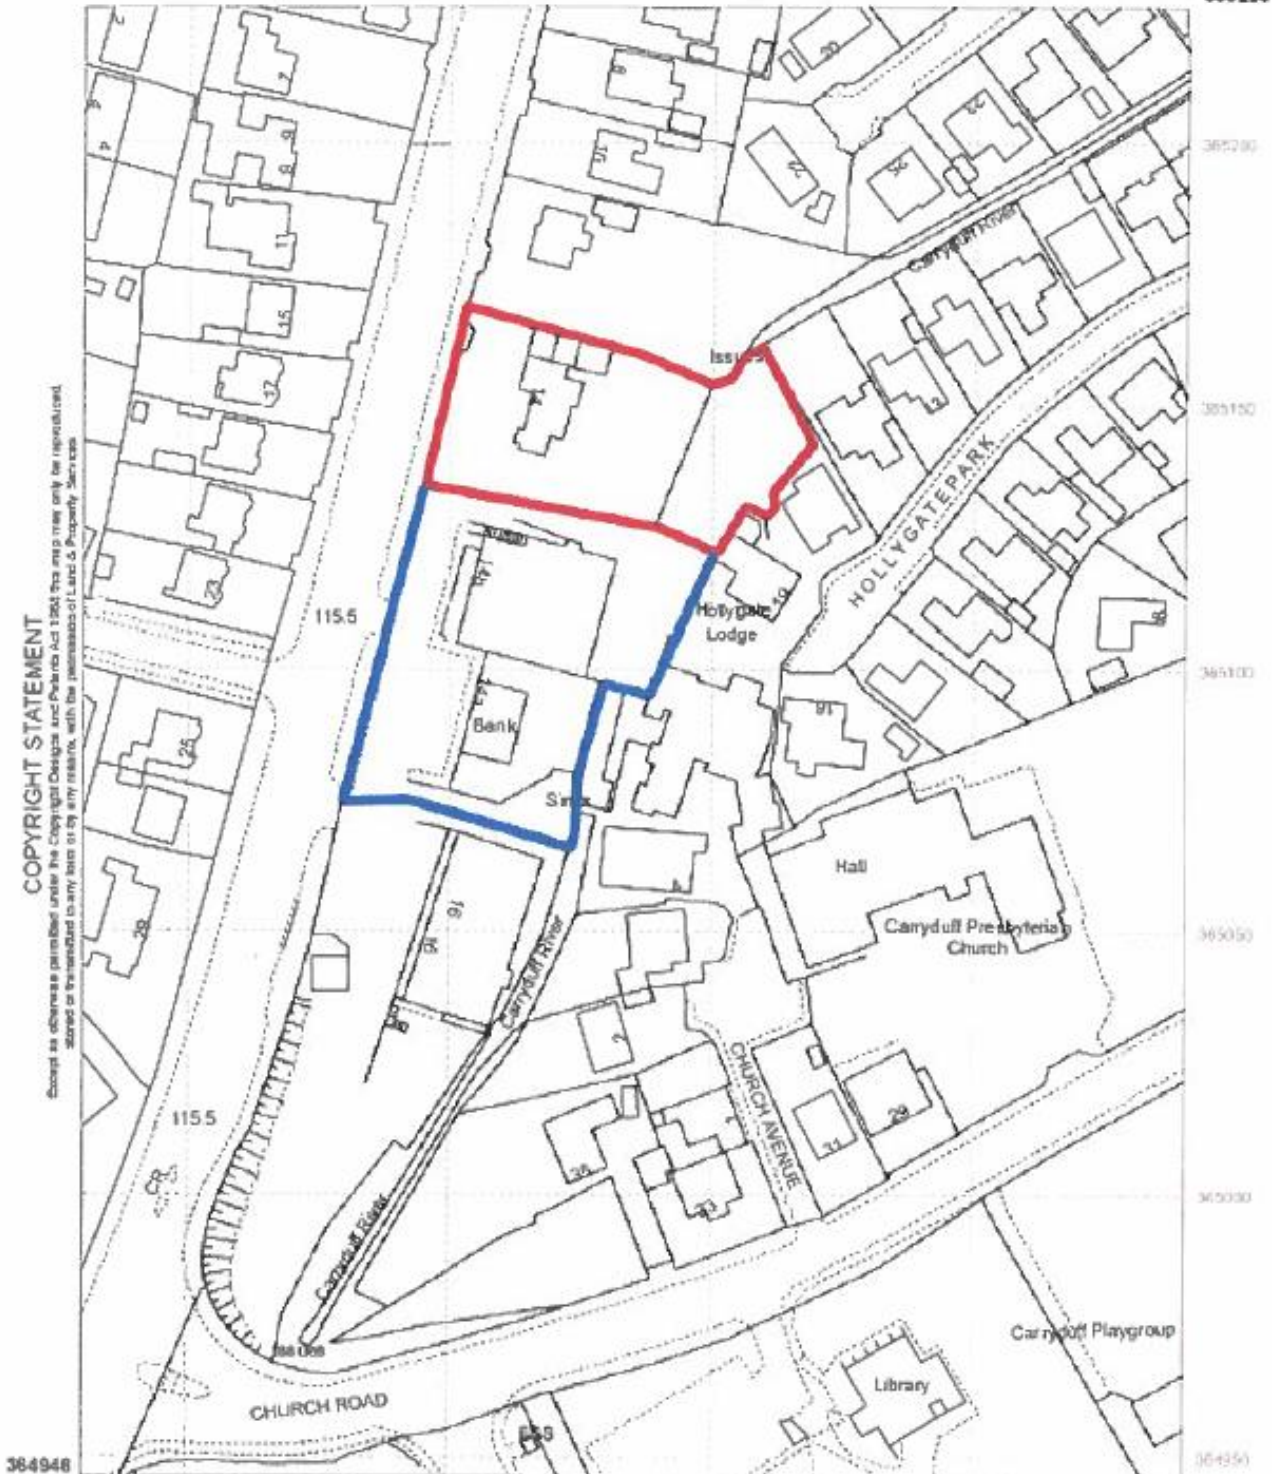

ACEmap® Single

Printed: 08/01/2020 Customer Ref

Centre Point (Easting, Northing) 336835, 365086

BALLYNAHINCH ROAD, CARRYDUFF

Scale: 1:1,250

Order no: ORD80074

Plan No. 16607NW3

336940

365226

COPYRIGHT STATEMENT
Except as otherwise permitted under the Copyright Designs and Patents Act 1988 this map may only be reproduced, stored or transmitted in any form or by any means, with the permission of Land & Property Services