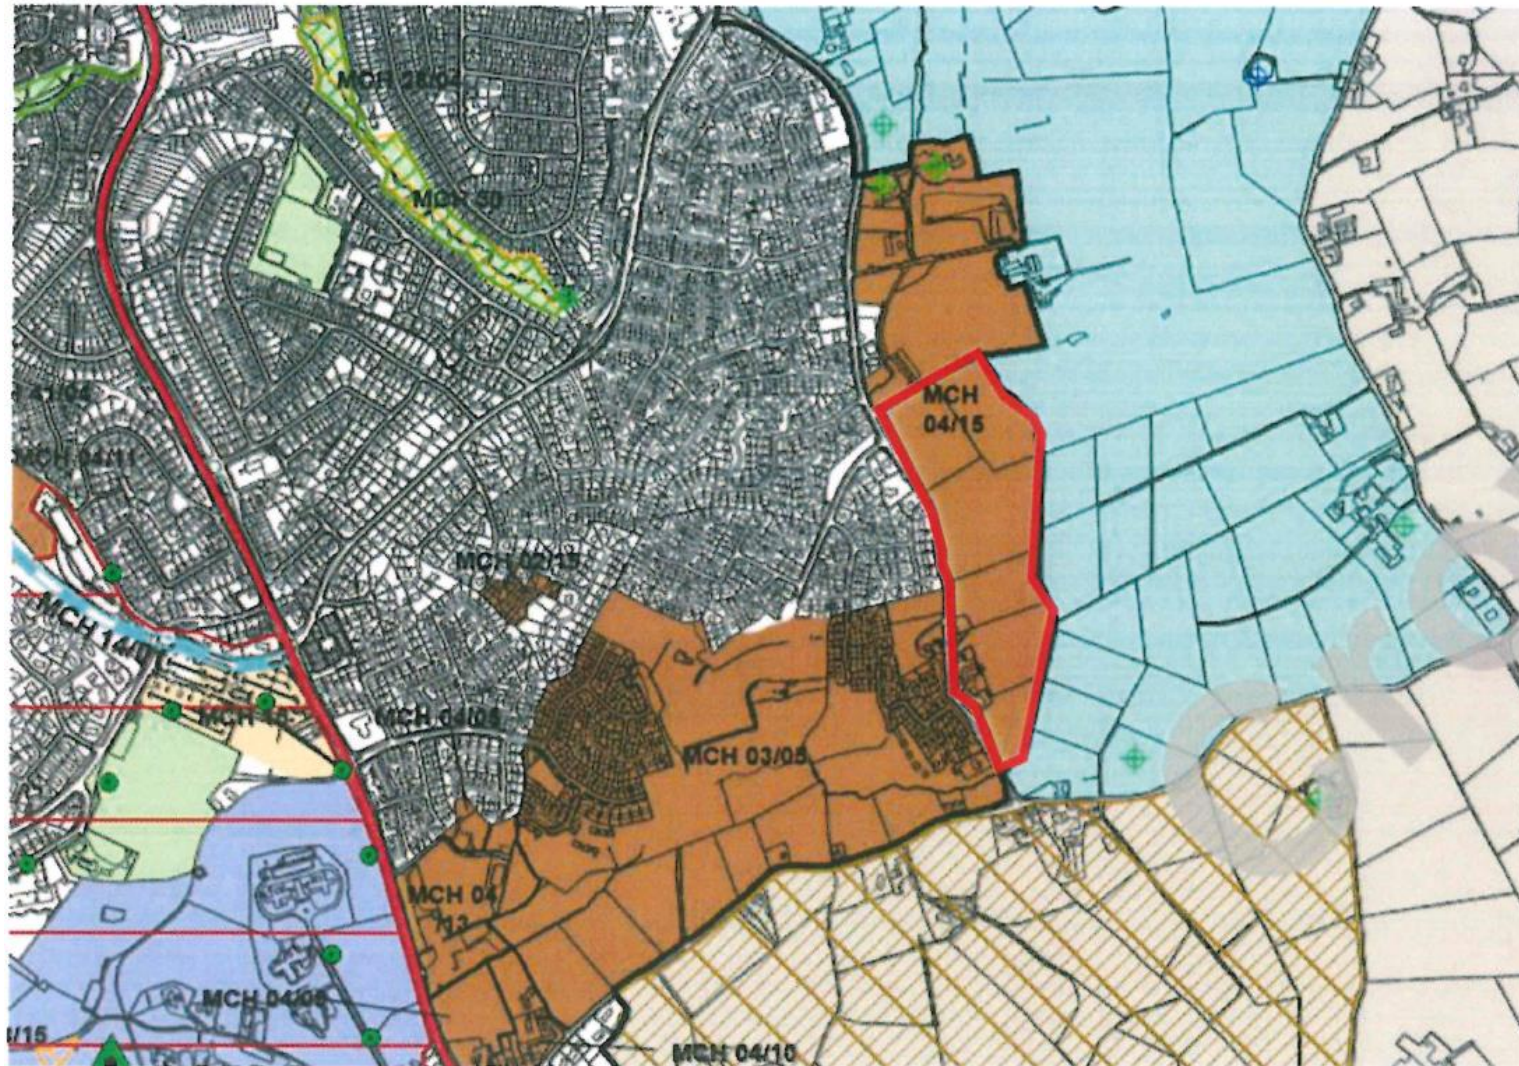

Belfast Metropolitan Area Plan 2015  
Map No. 2001 - Metropolitan Castlerough

- Plan Area Boundary
  - Council Boundary
  - Settlement Development Limit
  - Land zoned for Housing
  - Land zoned for Employment
  - Land zoned as Existing Employment
  - Land zoned for Mixed Use
  - Major Employment Location
  - Road Proposal
  - Park and Ride Site
  - District Centre
  - Local Centre
  - Arterial Road
  - Area of Townscape Character
  - Historic Park, Garden and Demesne
  - Urban Landscape Wedge
  - Dunbrack Leisure Park
  - Site of Local Nature Conservation Importance
  - Local Landscape Policy Area
  - Community Greenway
  - Land identified for Health Use
  - Rural Landscape Wedge
  - Area of High Scenic Value
  - Lagan Valley Regional Park Neighbourhood
  - Lagan Valley Regional Park
- For Information Only:**
- Area of Outstanding Natural Beauty
  - Area of existing Open Space
  - Proposed Route
  - Archaeological Site & Monument (State Care)
  - Archaeological Site & Monument (Scheduled)
  - Archaeological Site & Monument (Unscheduled)
  - Rapid Transit Route